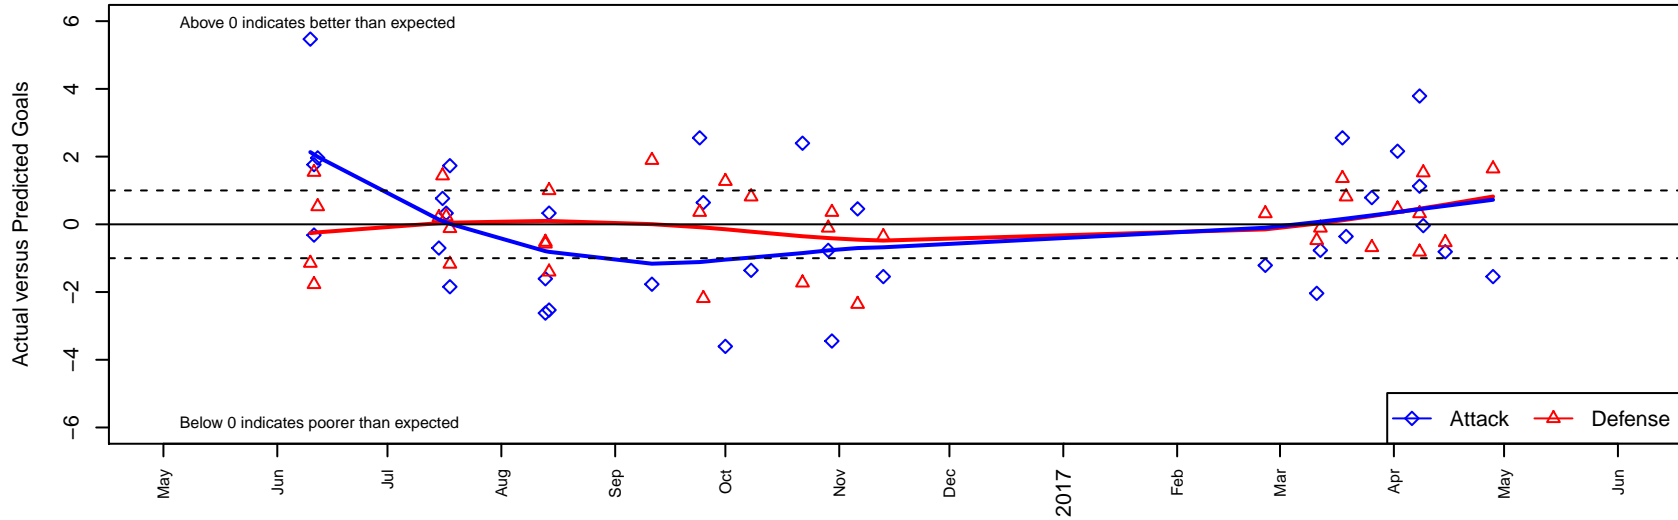

Highline Premier Heat Blue B06

Highline Premier FC
 Burien, WA
 B06 total strength=783
 attack=1.37 defense=0.65
 fall league = PSPL WSPL 1 U11
 spr league = Spr PSPL SuperLeague 1 U11

alt names used:
 HIGHLINE PREMIER FCHEAT 06 BLUE
 HIGHLINE PREMIER FC HEAT 06 BLUE (WA)
 Highline Premier FC Heat 06 Blue
 HPFC Heat 06 Blue
 Highline Premier FC Heat 06 Blue
 HIGHLINE PREMIER FC HEAT 06 BLUE (WA)

Venues played:
 2016 Starfire Spring Classic BU11 Gold
 2016 Nike Crossfire Challenge Gold 9v9 U11
 2016 Central WA Super Cup U11 Gold 9v9
 2016 PSPL WSPL 1 U11
 2016 Spr PSPL SuperLeague 1 U11
 2016 WA Cup U11 Gold U11

Highline Premier Heat Blue B06
 Dots are actual minus expected GF (blue circles) and GA (red triangles).
 Blue line is smoothed change in attack strength. Red is smoothed change in defense strength.

**attack and defense variance (black dot)
relative to other teams
and top 10 in region**