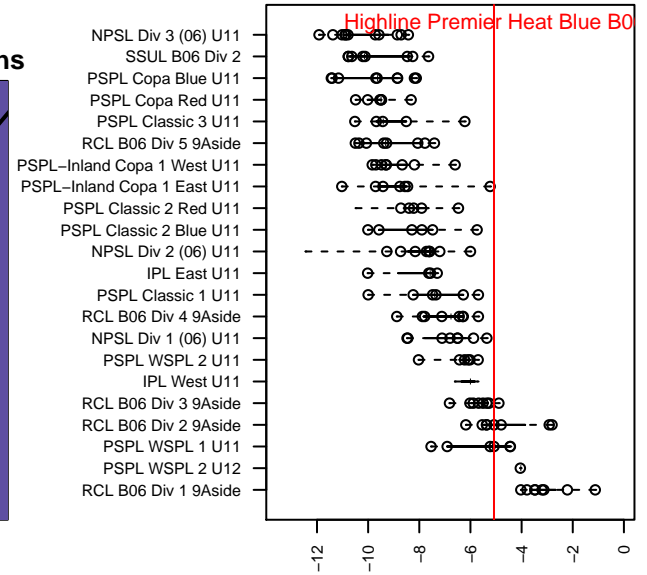

**attack and defense rating
relative to others at age
and all opponents in last 13 months**