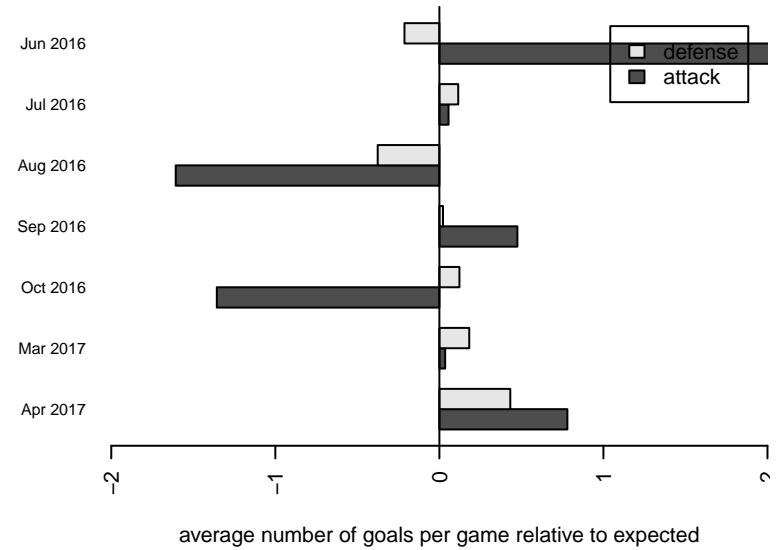

Performance relative to 13 month average