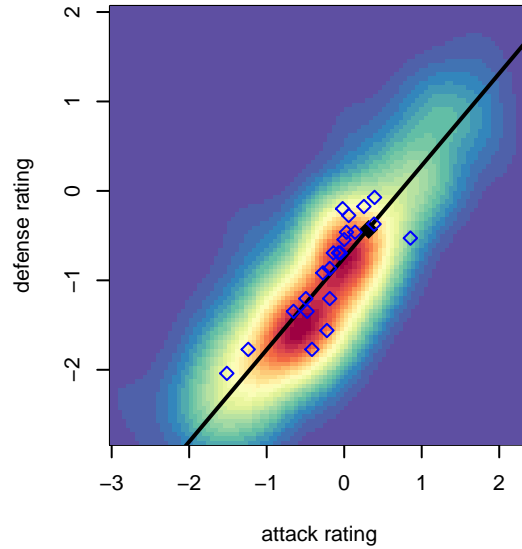

**attack and defense rating
relative to others at age
and all opponents in last 13 months**